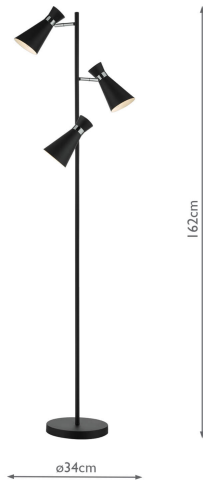

ASH4922

# Ashworth 3 Light Floor Lamp Matt Black & Polished Chrome

RRP

£192.00 (inc VAT)

## TECHNICAL DATA

Measurements	H162 x Ø34cm
Base Measurements	H3.5 x Ø26cm
Shade Measurements	H20 x Ø10.6cm
Finish	Matt Black, Polished Chrome
Material	Metal
Cable Material	Braided Black
Nett Weight (kg)	4 kg
Primary Light:	
Lamp	3 x 40w max SES GB
Recommended Lamp	BUL-E14-LED-3